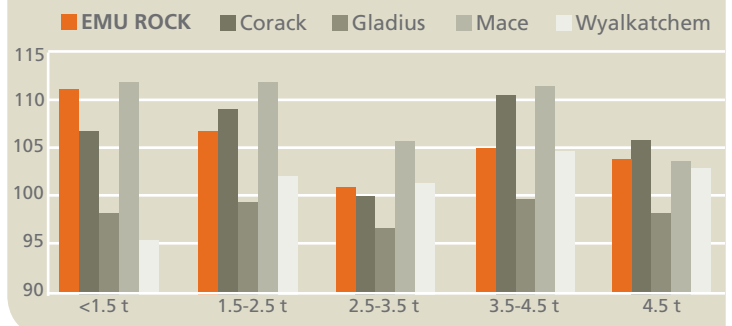

Plant Features

Emu Rock has an intermediate height, it is slightly taller than Wyalkatchem yet shorter than Mace, similar to Young and has a medium coleoptile. Emu Rock exhibits a similar level of Crown Rot resistance (MS-S) as one of its parents, Kukri. A rating of MS-S is considered a useful level of tolerance and is among the highest commercially available. It also offers a useful level of blackpoint tolerance, similar to Wyalkatchem.

Sowing Rate

Due to the large grain size of Emu Rock it is important to consider sowing rates to ensure that the desired plant density is achieved in order to maximise yield potential with this variety.

CLASSIFICATION	AH
MATURITY	Early - Between Axe and Gladius/Correll
YIELD	High in medium - shorter season environments
YELLOW LEAF SPOT	MS
STRIPE RUST	MR-MS
STEM RUST	MR-MS
LEAF RUST	MS-S
CCN	S
SEED SIZE	Large, lower tendency to produce screenings
KEY FEATURES	Early maturity, high yield and large grain size
ALTERNATIVE TO	Gladius, Correll, Axe, Mace, Lincoln, Young, Scout and Wyalkatchem

Yield Performance

2010-12 Victorian NVT Variety Performance by yield grouping - represented as a % of site mean yield. (61 environments)

2010-12 South Australian NVT Variety Performance by yield grouping - represented as a % of site mean yield. (77 environments)