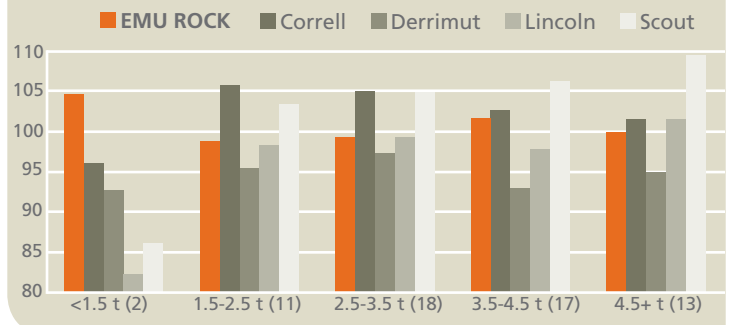

Yield Performance

2010-12 Victorian NVT Variety Performance by yield grouping - represented as a % of site mean yield. (61 environments)